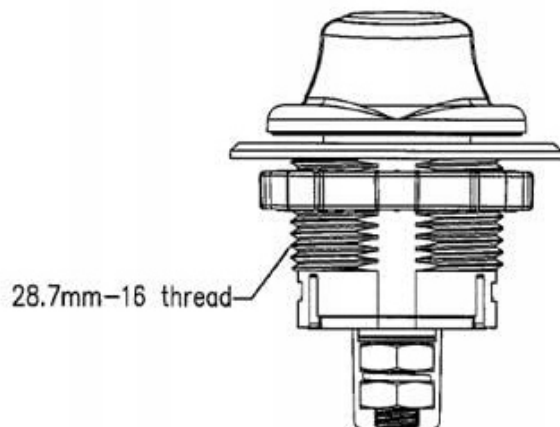

*MATERIAL:

Housing: Black, PA#66+33%GF
with White hot stamping

Actuator: Red, PBT+15%GF

Name Plate: White, ABS
with Black hot stamping

Bottom: Black, PBT+15%GF

Nut: Black, PA#66

Bolt: Brass

Hex Nut: Ni-plated, Brass

1 NUT ASSY